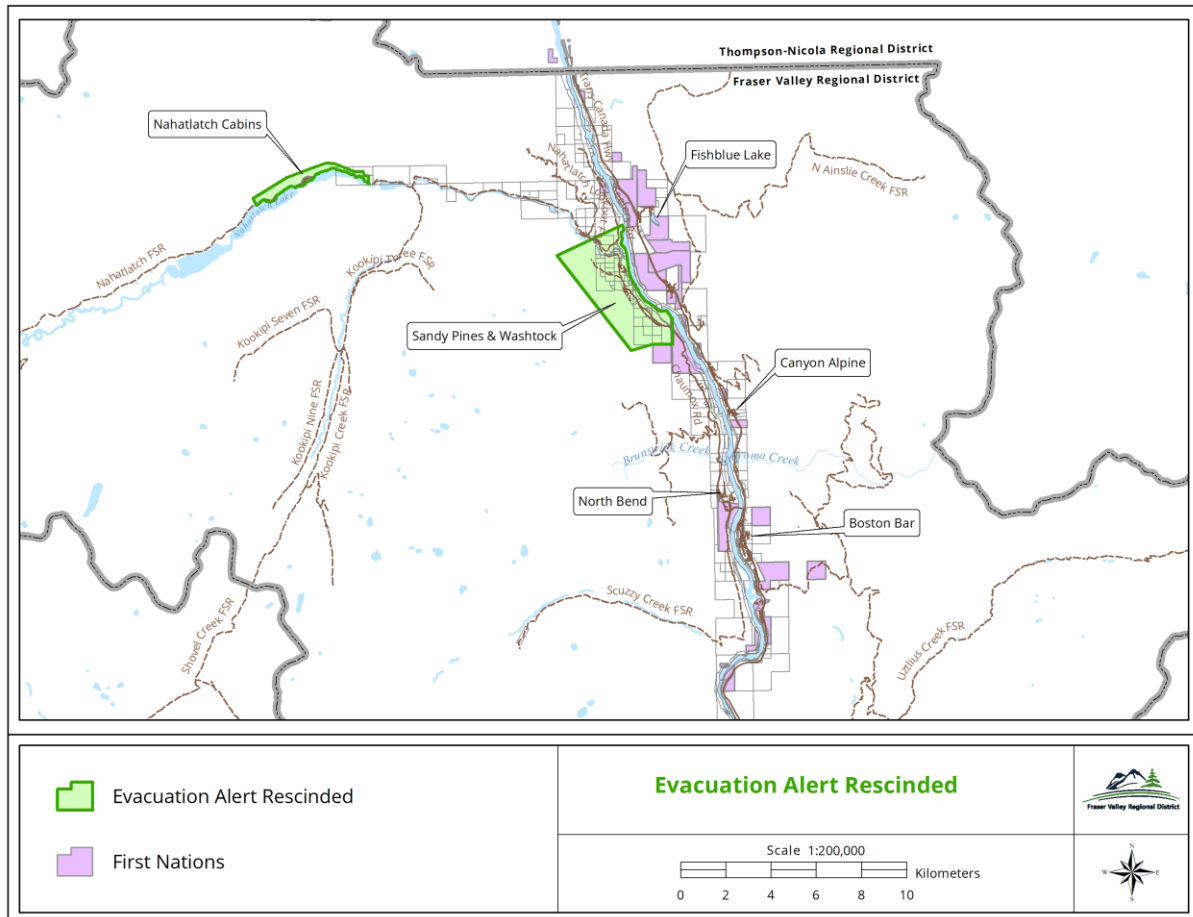

EVACUATION ALERT RESCIND

September 28, 2023 at 11am

Electoral Area A – Kookipi Creek Wildfire, Nahatlatch River Area, Boston Bar

Pursuant to *Section 12 (1) of the BC Emergency Program Act*, the **EVACUATION ALERT** issued by the Fraser Valley Regional District Emergency Operations Centre (EOC) on September 08, 2023 at 2pm for the areas north of Hannah Lake in Nahatlatch Park including the Rivers Edge Cabins, and areas on the south fire boundary along Chaumox Road and Nahatlatch FSR, including the Washtock Family Farm and Campground has been **rescinded**.

While the Evacuation Alert is being rescinded, the danger may reoccur (caused by new ignitions, lightning strikes, or a change in the prevailing winds, for example) and an Evacuation Alert or an Evacuation Order may need to be issued. BCWS will continue to operate in the area until the wildfire is contained, and there may be BCWS service members and helicopters active in the area.

www.fvrd.ca/EOC

WHAT YOU NEED TO DO:

- Monitor weather reports, slope stability , and heavy rains

Emergency Operations Center

Fraser Valley Regional District